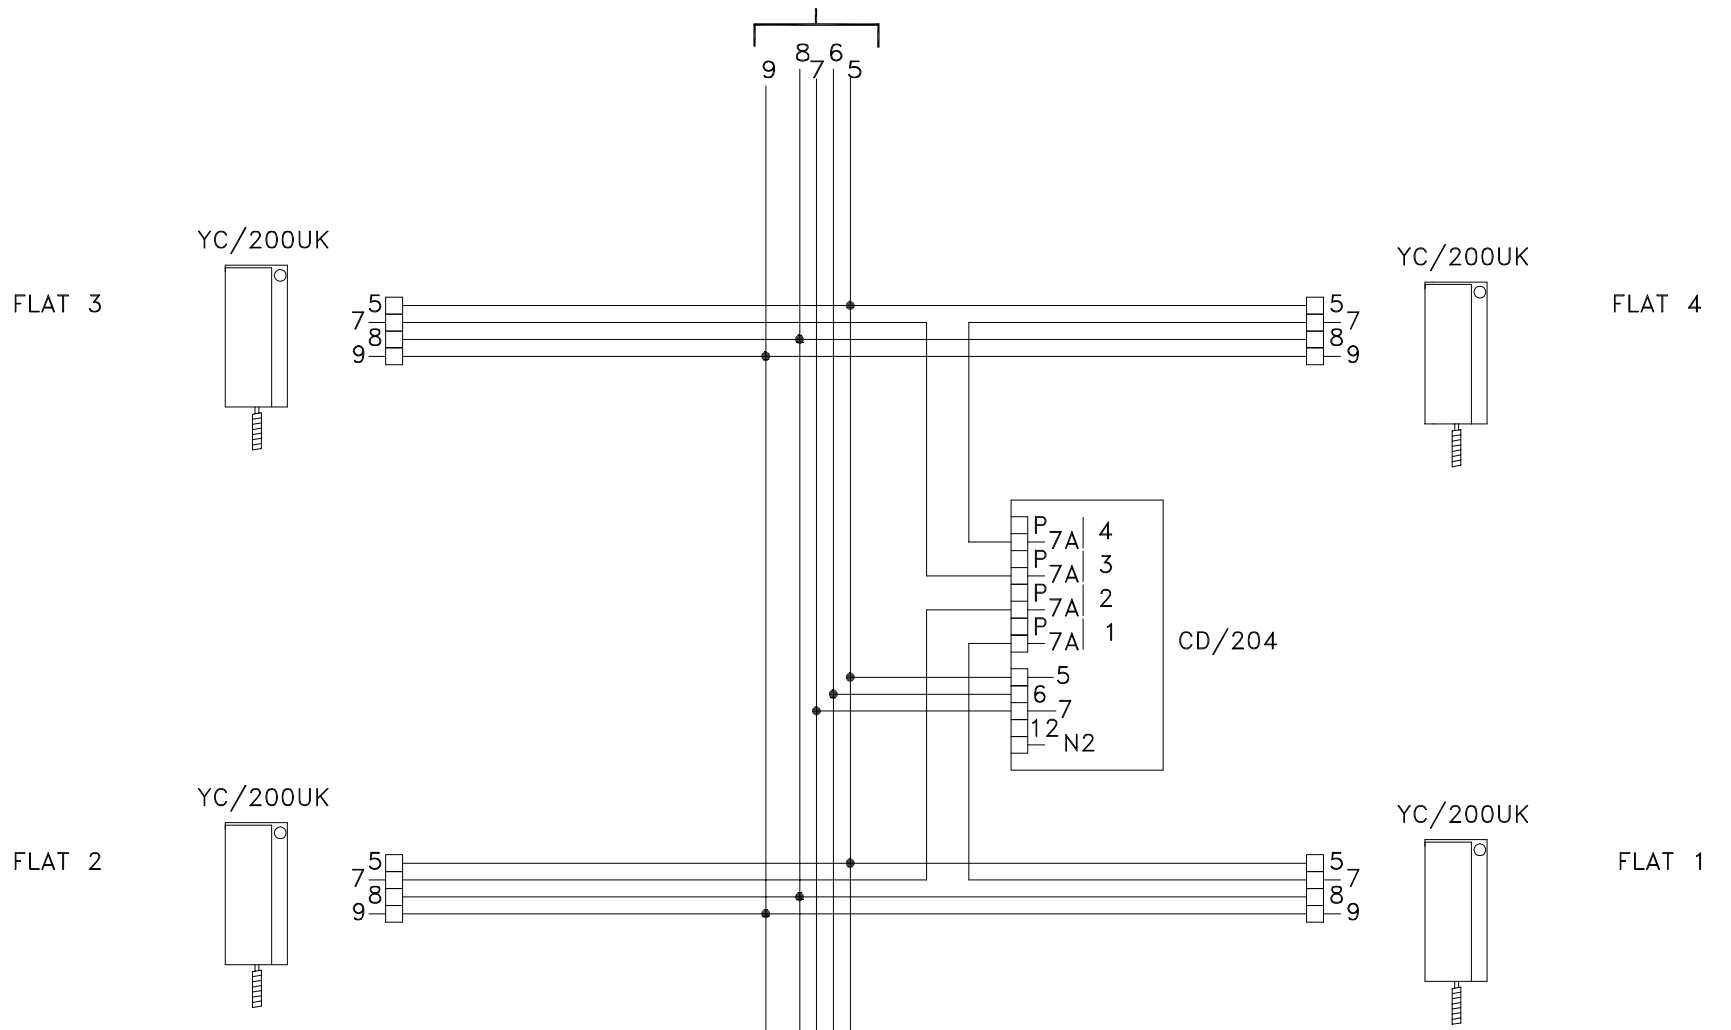

TO FURTHER PHONES
AND CD204'S AS REQ.

NOTE:
THIS DRAWING INDICATES AND ASSUMES THE
USE OF 0.5MMSQ CSA PARALLEL CORES.

THIS IS NOT TELECOM OR ALARM CABLE SPEC.

INSTALLERS SHOULD BE AWARE THAT HIGH
METERAGE OF SUCH INCORRECT CABLE SPEC
CAN CAUSE DIGITAL SIGNALING PROBLEMS.

5 CORES 0.5mmsq

10 CORES 0.5mmsq

BPT (UK) LTD.
HERTS. ENGLAND

PREPARED FOR
INSTALLER INFORMATION

DATE: 24/06/04

DRAWN: RC

REVISED:

DRAWING TITLE:

1 X DIGITAL TARGHA AUDIO ENTRY PANEL
& LYNEA AUDIO HANDSETS

DRAWING No: B-X-T1YNC(A)(AUD)