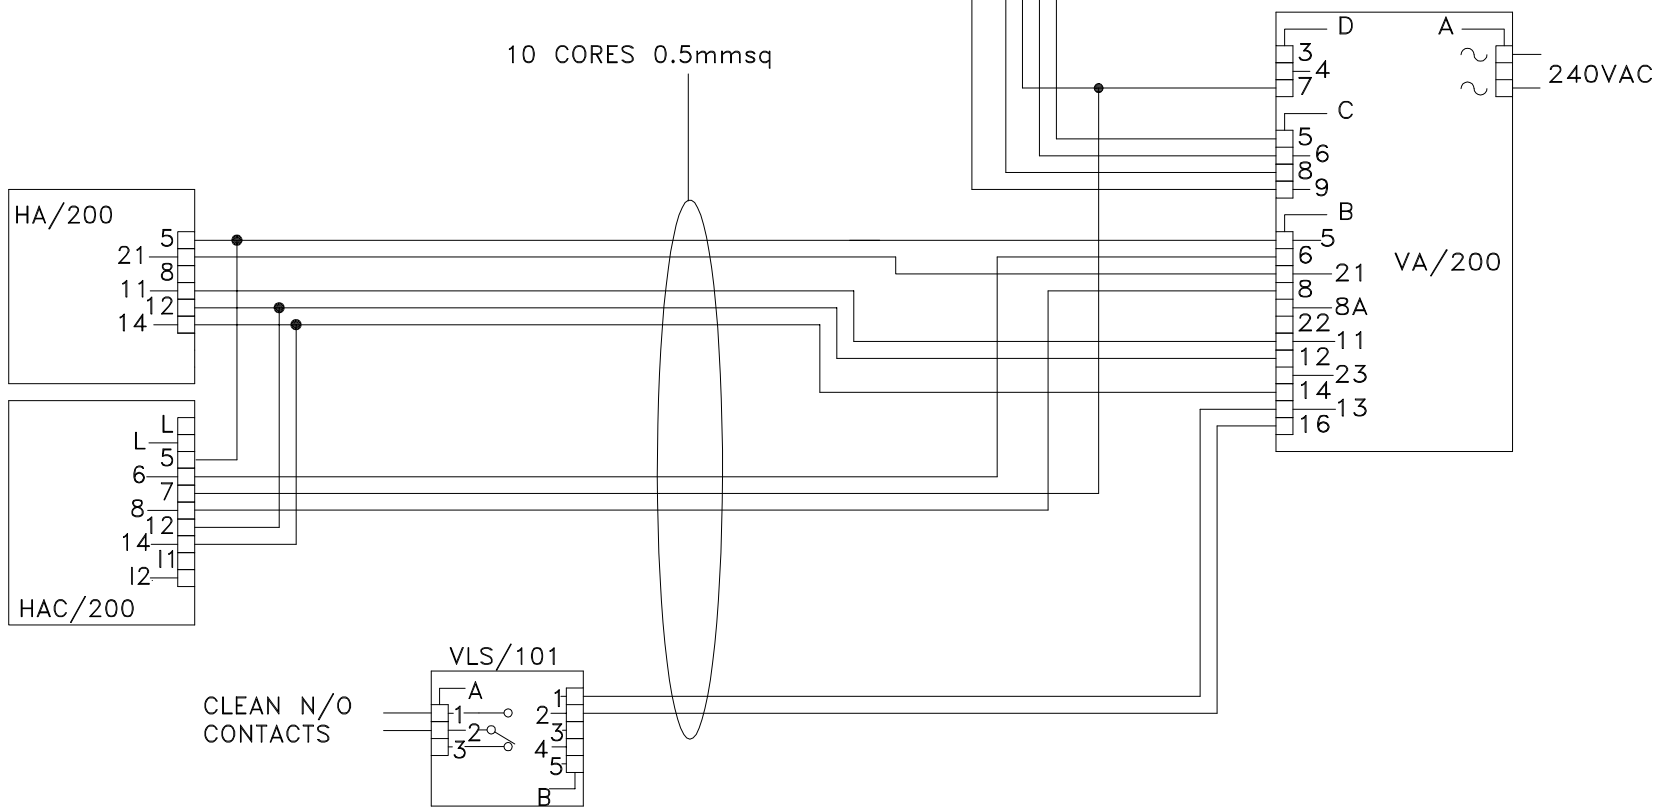

TO FURTHER PHONES
AND CD204'S AS REQ.

NOTE:
THIS DRAWING INDICATES AND ASSUMES THE
USE OF 0.5MMSQ CSA PARALLEL CORES.

THIS IS NOT TELECOM OR ALARM CABLE SPEC.

INSTALLERS SHOULD BE AWARE THAT HIGH
METERAGE OF SUCH INCORRECT CABLE SPEC
CAN CAUSE DIGITAL SIGNALING PROBLEMS.

5 CORES 0.5mmsq

10 CORES 0.5mmsq

BPT (UK) LTD.
HERTS. ENGLAND

PREPARED FOR
INSTALLER INFORMATION

DATE: 24/06/04

DRAWN: RC

REVISED:

DRAWING TITLE:

1 X DIGITAL TARGHA AUDIO ENTRY PANEL
& LYNEA AUDIO HANDSETS

DRAWING No: B-X-T1YNC(A)(AUD)